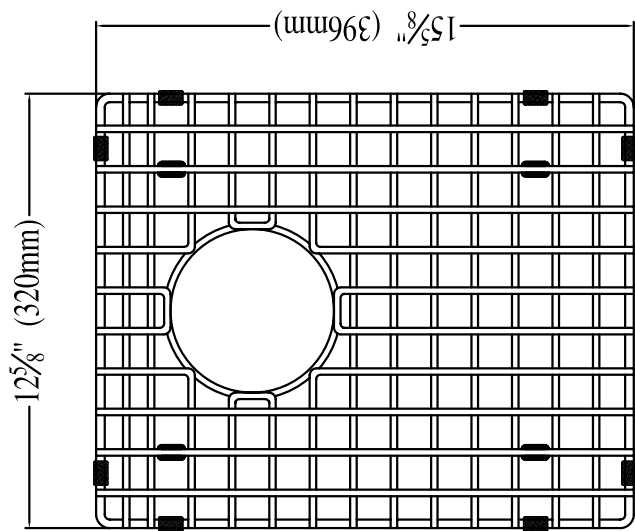

Model No: EBG320396

Overall size:
12 $\frac{5}{8}$ "X15 $\frac{5}{8}$ "X1"

Dawn Kitchen & Bath Products, Inc.