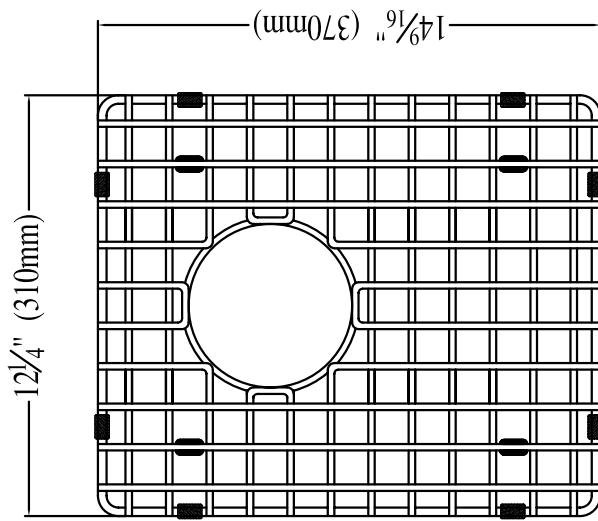

Model No: EBG310370

Overall size:

12 $\frac{1}{4}$ "X14 $\frac{9}{16}$ "X1"

Dawn Kitchen & Bath Products, Inc.